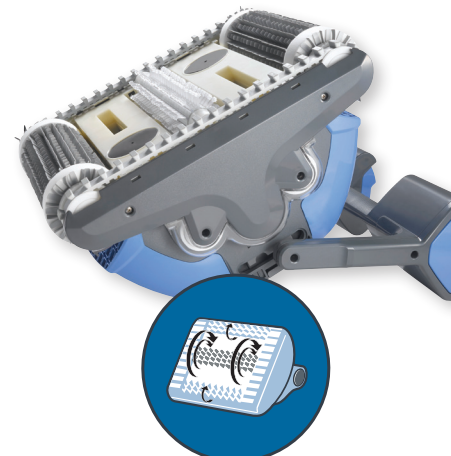

Reliable filtration in all pool conditions

Exclusive, dual-level filtration system ensures a dust- and debris-free pool, without clogging, leaving crystal-clear water throughout.

Reliable performance and ease of use

Advanced technologies deliver precise scanning and total cleaning efficiency all the way to the water line, in minimal time and without intervention.